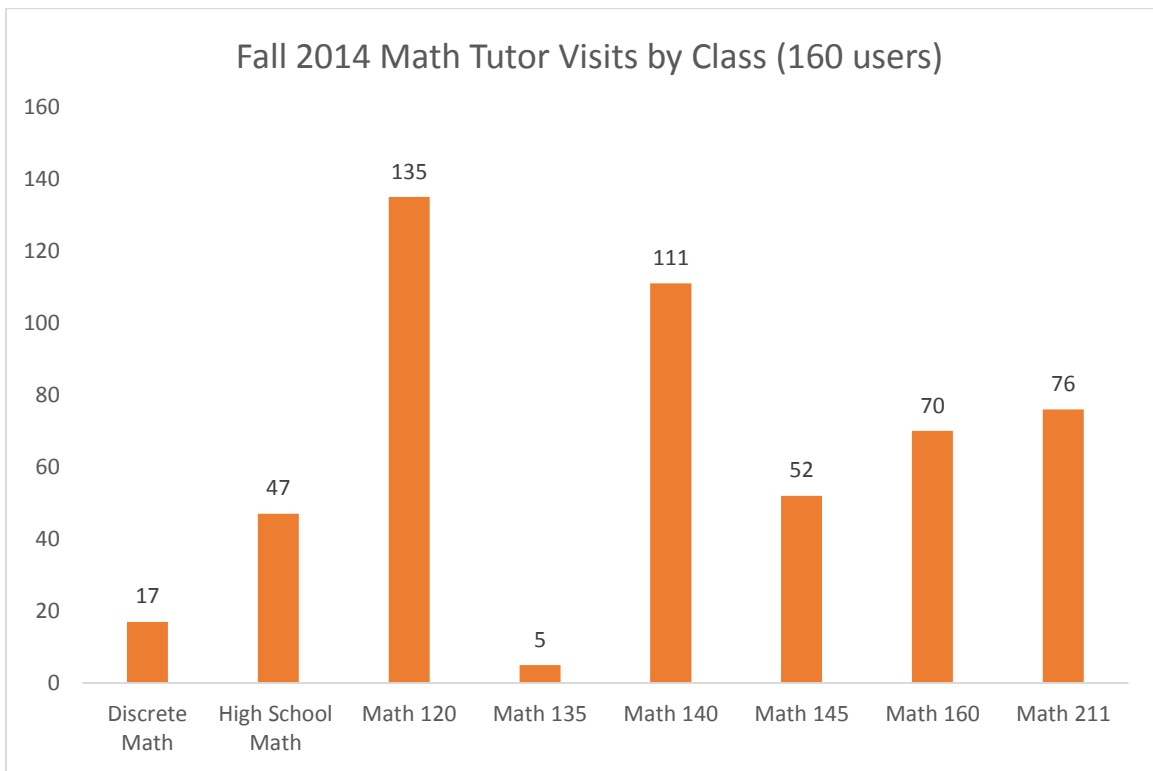

### Ethnicity

## FALL 2014 ARMAS USE

Total Fall 2014 Visits: 6453

Students Registered: 447